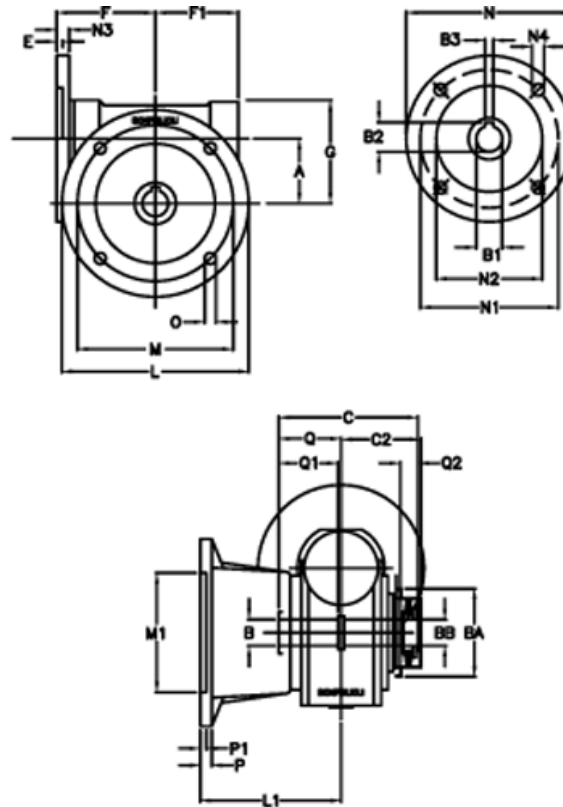

# Data Sheet

Article number: 390204400762836

Description: Worm Gear with Torque Limiter  
VF 44-L2-FA-7-P71B14

## Measures

a = 44.6	C2 = 48	m = 87	P = 9
B = 18	Description = VF 44FA-xx-71B14	M1 = 60	P1 = 7
B1 E7 = 14	E = 2	N = 105	Q = 32.0
B2 = 16.3	F = 65	N1 = 85	Q1 = 32
B3 H9 = 5	F1 = 54	N2 = 70	Q2 = 12
BA = 40	g = 71	N3 = 10.0	
BB H7 = 11	L = 110	N4 = 7.0	
C = 79	L1 = 90	O = 8.5	